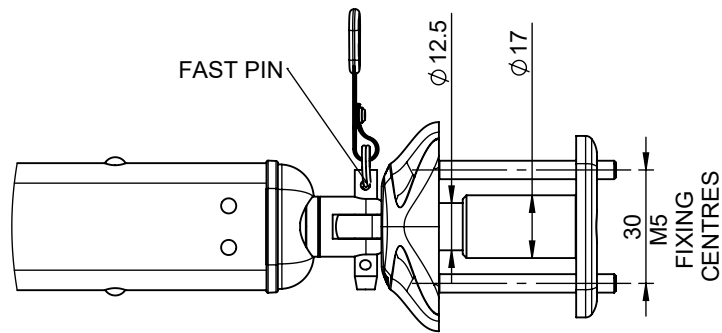

DETAIL A
E-JOINT GP
SCALE 1 : 2

EAC/1600

ULTRA LIGHTWEIGHT EXTENDABLE TILLER
EXTENSION WITH TITANIUM E-JOINT TILLER
CONNECTION (ALSO AVAILABLE WITH
DIABOLO JOINT)

LENGTH ADJUSTABLE FROM ~1000-1600MM
IN 50MM INCREMENTS

spinlock
BE ADVENTURE-PROOF

WARNING:
IF USING AS TEMPLATE, ENSURE PRINTER SETTINGS ARE
ADJUSTED TO ACCOUNT FOR THE DRAWING SCALE AND **ALWAYS**
CHECK DIMENSIONS.

COPYRIGHT:
THIS DRAWING IS PROTECTED BY COPYRIGHT. ANY USE IS
FORBIDDEN WITHOUT THE WRITTEN CONSENT OF SPINLOCK.

ALL DIMENSIONS IN MM

SCALE PAGE DATE

1:10 A4 MAR 2023

FASTENERS

M5 x 2

WEIGHT

405g

EXTENDABLE FROM 450MM TO 600MM
OVERALL LENGTH
ULTRA LIGHTWEIGHT CARBON FIBRE
AND TITANIUM CONSTRUCTION