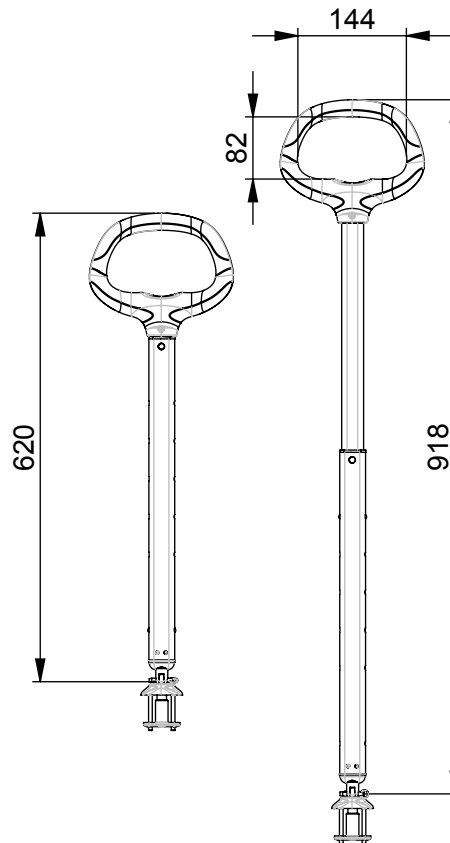

THE TILLER EXTENTION
ADDED TO THE TILLER

Model	LENGTH CLOSED	LENGTH EXTENDED
Asymmetric		
EA/900S	600mm (23'')	900mm (35'')
EA/1200S	750mm (29'')	1200mm (47'')
EA/1600S	950mm (37'')	1600mm (63'')
EA/2000S	1350mm (53'')	2000mm (78'')

spinlock
BE ADVENTURE-PROOF

WARNING:
IF USING AS TEMPLATE, ENSURE PRINTER SETTINGS ARE
ADJUSTED TO ACCOUNT FOR THE DRAWING SCALE AND **ALWAYS**
CHECK DIMENSIONS.

COPYRIGHT:
THIS DRAWING IS PROTECTED BY COPYRIGHT. ANY USE IS
FORBIDDEN WITHOUT THE WRITTEN CONSENT OF SPINLOCK.

ALL DIMENSIONS IN MM

SCALE

1:10

PAGE SIZE
(297 x 210)

A4

DATE:

SEP17

LINE SIZE:

FASTENERS:

MAX LOAD:

EA/900S