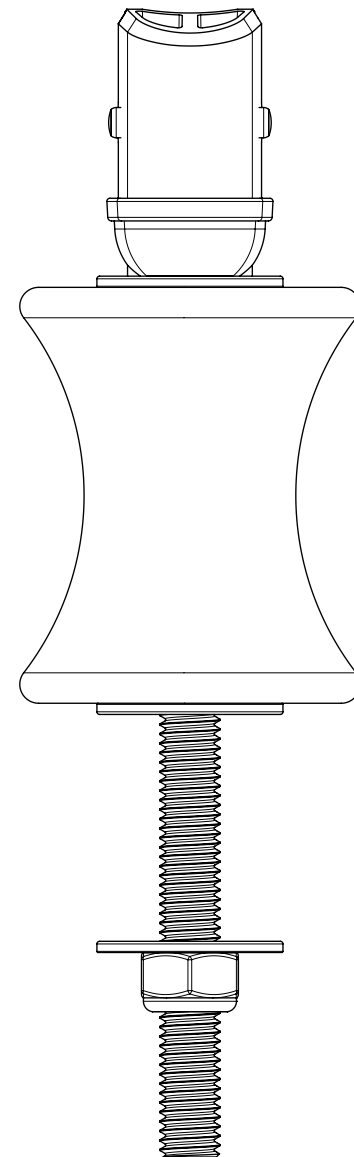

MAXIMUM TILLER THICKNESS - 48MM

M8 STUD  
USE THREADLOCK  
WITH INSTALLATION

M8 LOCK-NUT

**spinlock**  
BE ADVENTURE-PROOF

**WARNING:**  
IF USING AS TEMPLATE, ENSURE PRINTER SETTINGS ARE ADJUSTED TO ACCOUNT FOR THE DRAWING SCALE AND **ALWAYS** CHECK DIMENSIONS.

**COPYRIGHT:**  
THIS DRAWING IS PROTECTED BY COPYRIGHT. ANY USE IS FORBIDDEN WITHOUT THE WRITTEN CONSENT OF SPINLOCK.

ALL DIMENSIONS IN MM

SCALE

1:1

PAGE SIZE  
(297 x 210)

A4

DATE:

JAN21

WEIGHT:

145g

FASTENERS:

1 x M8 STUD

MAX LOAD:

N/A

**E-DIABOLO/J**

TILLER EXTENSION JUMBO  
DIABOLO JOINT